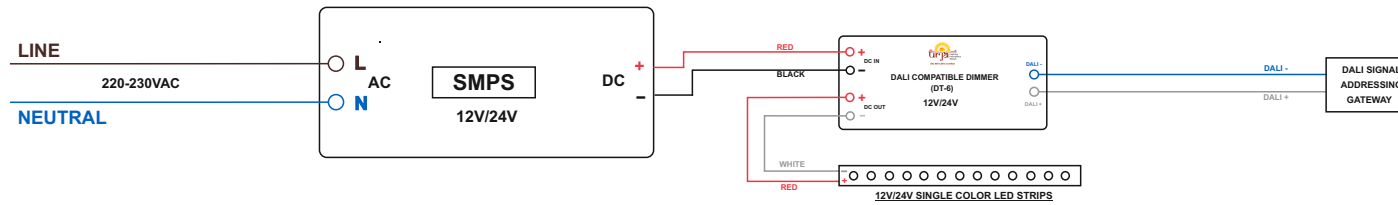

JSK URJA DALI COMPATIBLE DIMMABLE DIMMER CONNECTION DIAGRAM

DT-6 Connection:

DT-8 Connection: