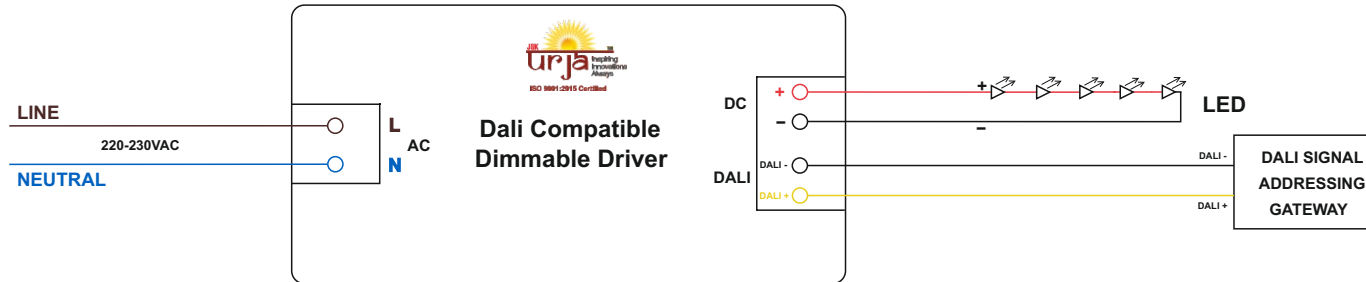

JSK URJA DALI COMPATIBLE DIMMABLE DRIVER CONNECTION DIAGRAM

Single Connection:

Loop Connection: