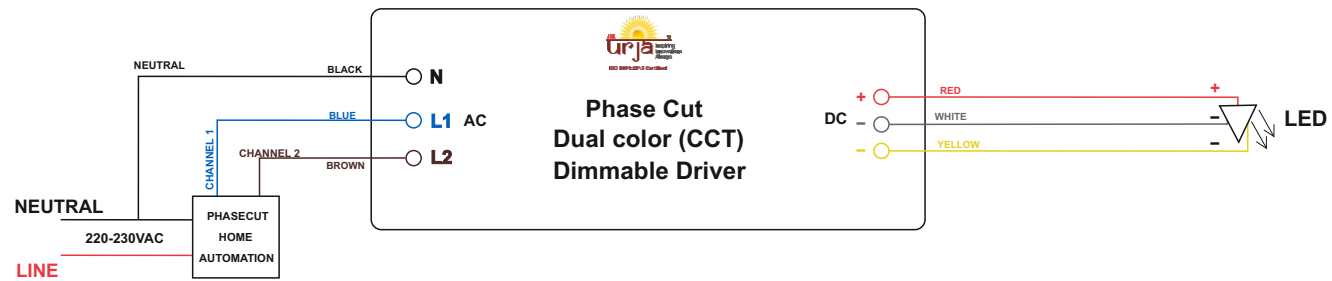

JSK URJA PHASE CUT DUAL COLOR (CCT) DIMMABLE DRIVER CONNECTION DIAGRAM

Single Connection:

Loop Connection: